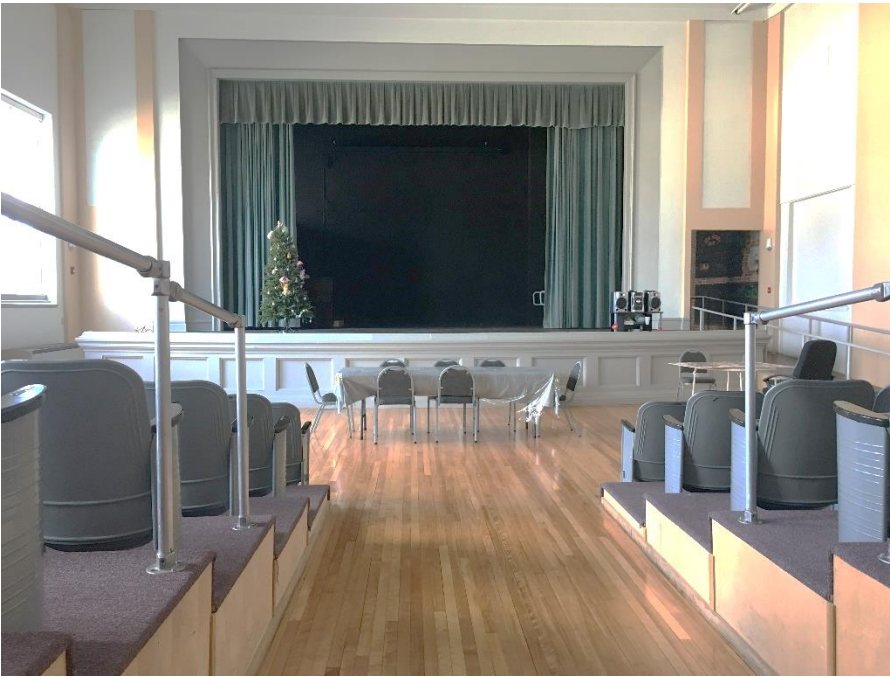

Somerset Place Apt. Example 1

Kitchen

(View from Living Room to Kitchen – Fridge and Cabinet are behind wall divider)

Bedroom

Somerset Place Apt. Example 1

Bathroom

Living Room

Extra Closets near apt. entrance

Somerset Place Apt. Example 2

Open-concept Layout

Somerset Place Community Areas

Auditorium (Has projection screen for watching movies)

Community Room (TV&DVD player, books, microwave, fridge, sink, etc.)

Gym – mainly used for pot lucks but also has TV&DVD player, tables for games, etc.