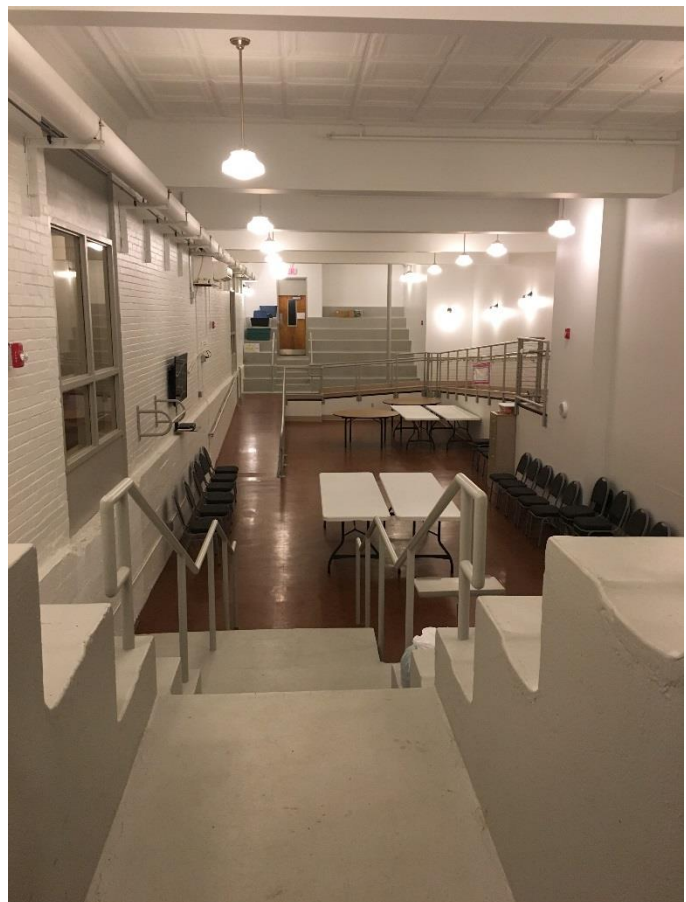

Somerset Place Apt. Example 1

Kitchen

(View from Living Room to Kitchen – Fridge and Cabinet are behind wall divider)

Bedroom

Somerset Place Apt. Example 1

Bathroom

Living Room

Extra Closets near apt. entrance

Somerset Place Apt. Example 2

Open-concept Layout

Somerset Place Community Areas

Auditorium (Has projection screen for watching movies)

Community Room (TV&DVD player, books, microwave, fridge, sink, etc.)

Gym – mainly used for pot lucks but also has TV&DVD player, tables for games, etc.